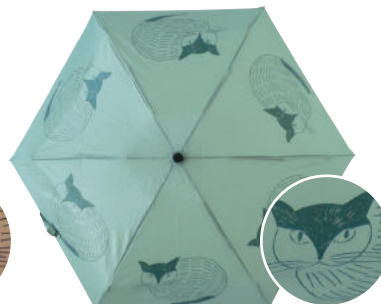

MM764 Matsuo Miyuki
Folding umbrella Cat BE
JAN:4589533612431

MM765 Matsuo Miyuki
Folding umbrella Cat GR
JAN:4589533612448

持ち運びしやすい軽量タイプ

MM766 Matsuo Miyuki
Folding umbrella Bird LBL
JAN:4589533612455

MM767 Matsuo Miyuki
Folding umbrella Bird NV
JAN:4589533612462