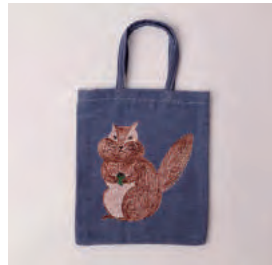

MM306 松尾ミユキ Mini Tote
squirrel
Price: ¥1,500 +tax
Size: w20cm x h24cm
Unit: 3