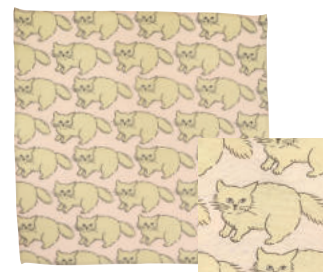

MM519 Matsuo Miyuki Handkerchief
Stray
Price:¥800 +tax
Size:w50cm×h50cm Unit:6
JAN:4589533604894

1973年生まれ。イラストレーター
フランスで古着の買い付けの仕事をした後、本格的
にイラストレーションの仕事も始める。雑誌、書籍、カ
タログ、CDなどの仕事を中心にしている。著書に「小
さな美術館をめぐる旅」(リベラル社)など。

※インド製
※素材:綿 100%
※とところ糸の節状のものや織りムラ、染めムラ、
デザインのズレやインクとび、
多少のサイズの差異が発生する場合がございます。