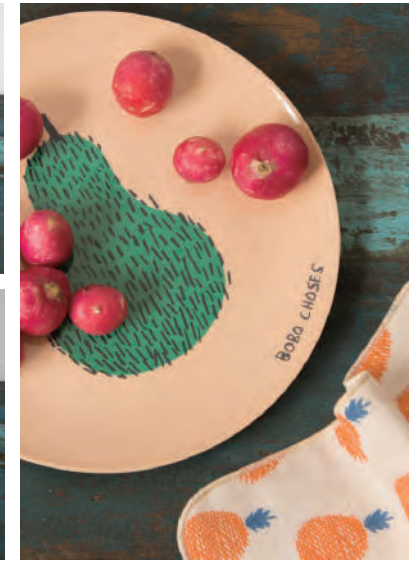

Melamine Plate
MB005-008
 price : ¥1,200 + tax
 size : 21.5cm
 unit : 4

Baby Towel
MB010-013
 price : ¥700 + tax
 size : 25×25cm
 unit : 5

Melamine Tray
MB009
 price : ¥2,500 + tax
 size : 22×33cm
 unit : 2